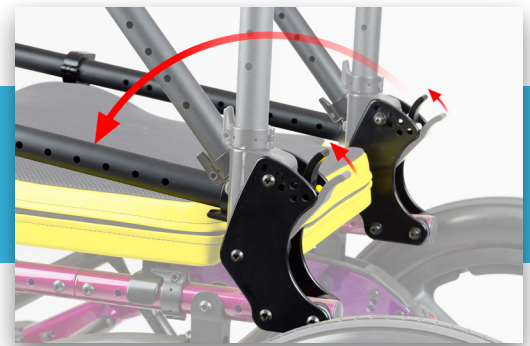

Little Wave "Flip"

Patent Pending

FLIP THE SCRIPT ON ORDINARY.

Designed to be as unique as your child.

Flip is designed for the smallest of riders with some of the biggest advancements in the industry! From its flat folding design to its use of TAPER LOK Technology the Flip is simply the most advanced pediatric tilt-in-space available today.

Looks like a stroller.
Works like a wheelchair.

The Little Wave Flip integrates design elements from strollers into the durability of a wheelchair.

Express your personality!

With over 500 different color combinations, colored mag wheels, and designer spoke guards; it's easy to personalize your Flip.

A hands-free, easy to use stroller like wheel lock option that makes a parent's life just a little simpler.

Flip Up Anti-Tips

Tired of struggling with anti-tips? Our design allows the anti-tips to stay connected while taking on every day obstacles, such as curb climbing.

Drum Brake

We are not eliminating the wheel lock, instead we are adding the unique option of a true brake.

Tough, Strong & Easy to Fold

With the Flip of a lever you are able to activate the **Ergo Folding Back** for a controlled, effortless fold.