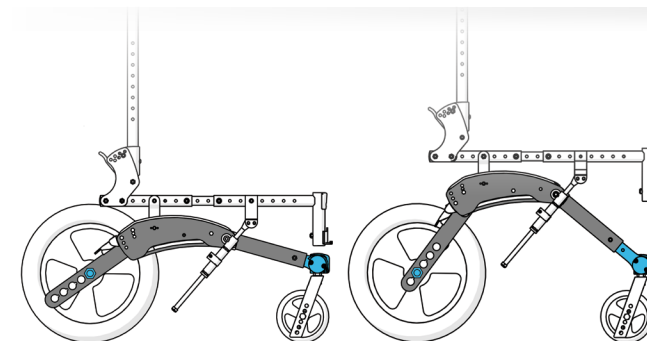

Little Wave "Flip"

Patent Pending

FLIP THE SCRIPT ON ORDINARY.

Designed to be as unique as your child.

Flip is designed for the smallest of riders with some of the biggest advancements in the industry! From its flat folding design to its use of TAPER LOK Technology the Flip is simply the most advanced pediatric tilt-in-space available today.

Looks like a stroller.
Works like a wheelchair.

The Little Wave Flip integrates design elements from strollers into the durability of a wheelchair.

Express your personality!

With over 500 different color combinations, colored mag wheels, and designer spoke guards; it's easy to personalize your Flip.

Don't struggle with growth.
Embrace it.

The Flip offers a new paradigm in adjustability. With fewer parts than any other chair, seat height, depth and width have never been so easy to change.

Attendant Wheel Lock

A hands-free, easy to use stroller like wheel lock option that makes a parent's life just a little simpler.

Flip Up Anti-Tips

Tired of struggling with anti-tips? Our design allows the anti-tips to stay connected while taking on every day obstacles, such as curb climbing.