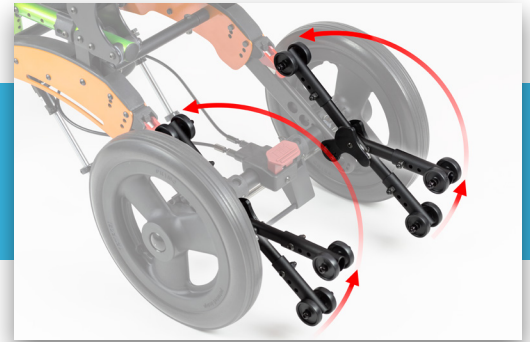

Little Wave "Flip"

Patent Pending

FLIP THE SCRIPT ON ORDINARY.

Designed to be as unique as your child.

Flip is designed for the smallest of riders with some of the biggest advancements in the industry! From its flat folding design to its use of TAPER LOK Technology the Flip is simply the most advanced pediatric tilt-in-space available today.

Looks like a stroller.
Works like a wheelchair.

The Little Wave Flip integrates design elements from strollers into the durability of a wheelchair.

Express your personality!

With over 500 different color combinations, colored mag wheels, and designer spoke guards; it's easy to personalize your Flip.

Don't struggle with growth.
Embrace it.

The Flip offers a new paradigm in adjustability. With fewer parts than any other chair, seat height, depth and width have never been so easy to change.

Attendant Wheel Lock

A hands-free, easy to use stroller like wheel lock option that makes a parent's life just a little simpler.

Flip Up Anti-Tips

Tired of struggling with anti-tips? Our design allows the anti-tips to stay connected while taking on every day obstacles, such as curb climbing.