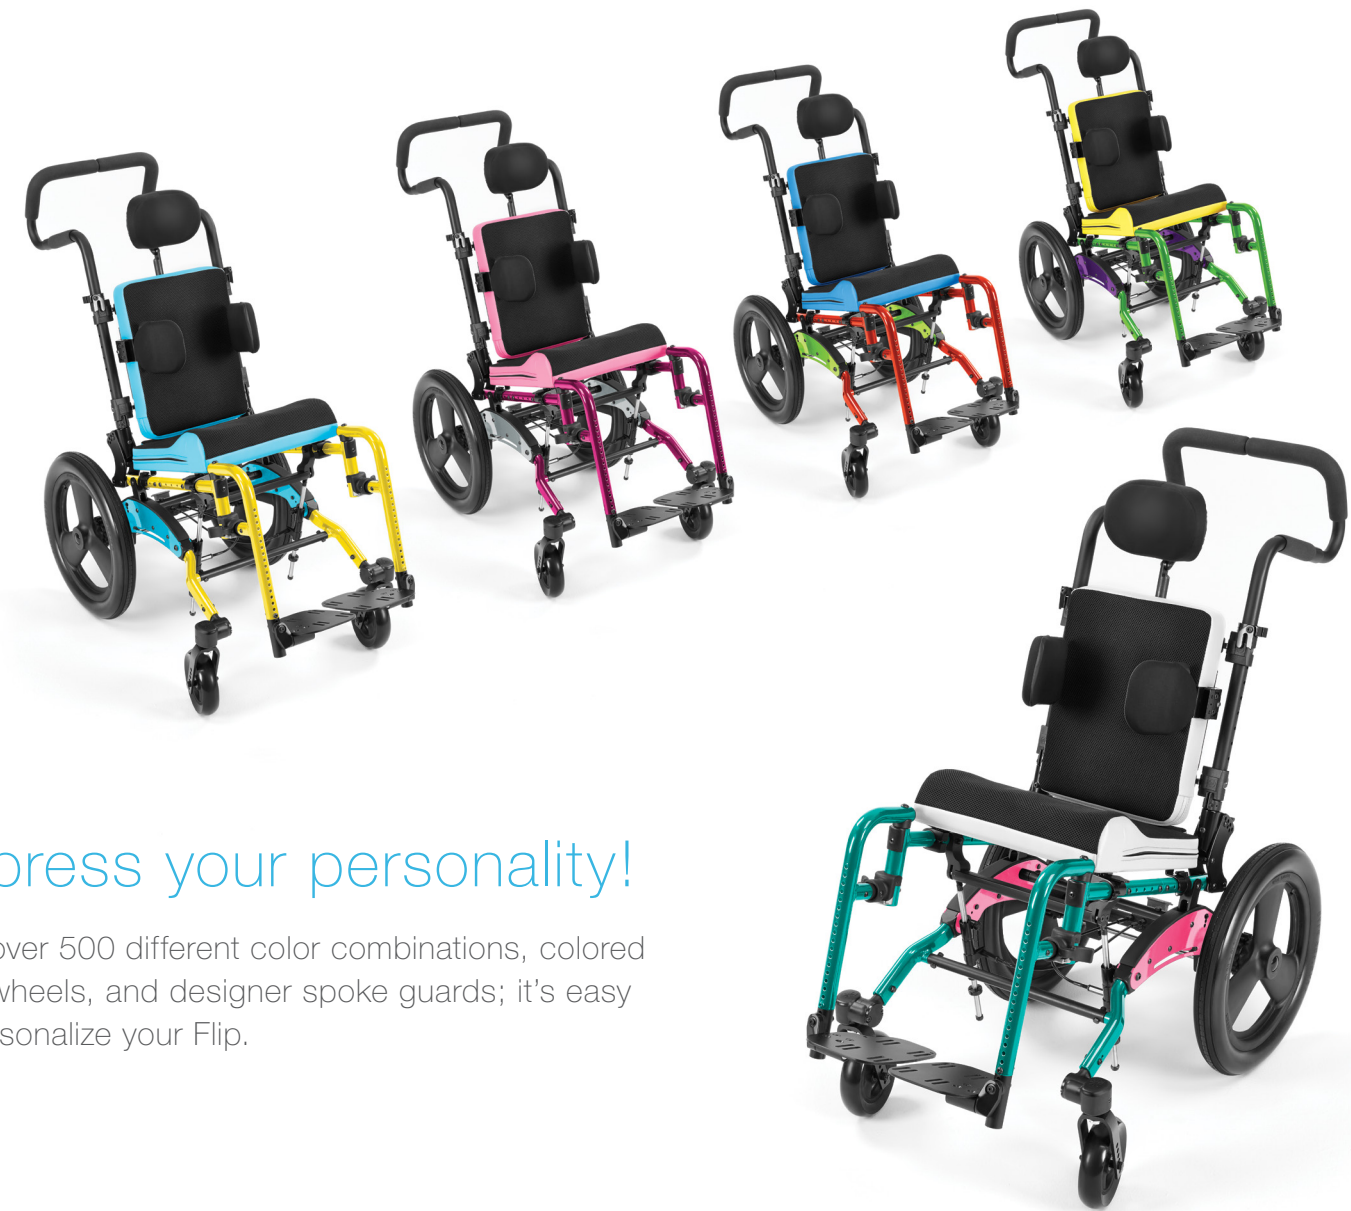

Little Wave "Flip"

Patent Pending

FLIP THE SCRIPT ON ORDINARY.

Designed to be as unique as your child.

Flip is designed for the smallest of riders with some of the biggest advancements in the industry! From its flat folding design to its use of TAPER LOK Technology the Flip is simply the most advanced pediatric tilt-in-space available today.

Looks like a stroller.
Works like a wheelchair.

The Little Wave Flip integrates design elements from strollers into the durability of a wheelchair.

Express your personality!

With over 500 different color combinations, colored mag wheels, and designer spoke guards; it's easy to personalize your Flip.

Don't struggle with growth.
Embrace it.

The Flip offers a new paradigm in adjustability. With fewer parts than any other chair, seat height, depth and width have never been so easy to change.

Attendant Wheel Lock

A hands-free, easy to use stroller like wheel lock option that makes a parent's life just a little simpler.

Flip Up Anti-Tips

Tired of struggling with anti-tips? Our design allows the anti-tips to stay connected while taking on every day obstacles, such as curb climbing.