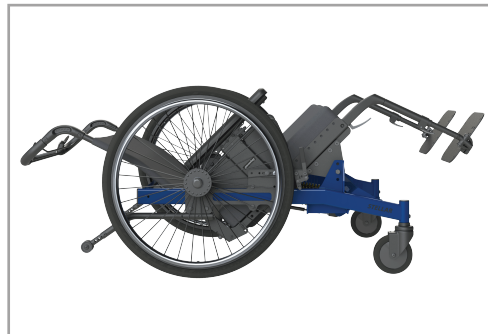

A VERY BARI MINUTE

Featuring: Stellar HD Tilt Wheelchair

Welcome back to A Very Bari Minute, a series all about bariatrics and the specialized equipment that's out in the marketplace today! October's Very Bari Minute product feature is the second wheelchair highlighted in the series **Stellar HD Tilt Bariatric Wheelchair** by PDG Mobility!

Product Highlights

1. Forward Upgraded Front Casters

Like the Eclipse HD Manual Wheelchair, the Stellar HD features adjustable forward upgraded front casters to allow for more weight to be distributed onto the rear wheels, make propulsion easier, and provide better stability to the user.

2. Front Tilt

The Stellar also features a front-tilt function. Front-tilting allows for the user's knees to remain low while in tilt and is a great option for users needing to go under surfaces in tilt and for foot propulsion.

Specifications & Features

- Weight Capacity: 600 lbs
- Seat Width: As wide as 32"
- Seat to Floor: As low as 16"
- Degrees of Tilt: 45°
- Multiple gas struts (for easy tilt operation)

Contact HME Home Health's Liam Pickrell for more information on Bariatric equipment.